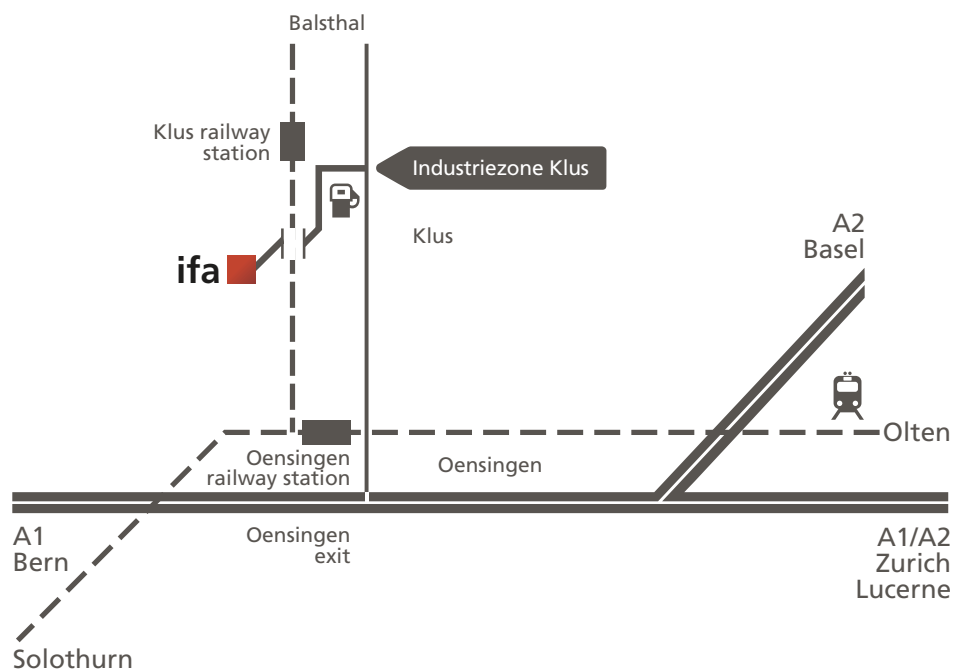

If you want
to visit us
in Balsthal.

Address

ifa
The inter-cantonal fire brigade
training centre
Industriezone Klus
CH-4710 Balsthal

Tel.: +41 62 386 11 11
Fax: +41 62 386 11 12

Directions

Welcome to the ifa in Balsthal!

If you are travelling from Basel/Zurich/
Lucerne or Bern, leave the motorway at
the Oensingen/Balsthal exit. Take the
left-hand lane towards Balsthal.
Follow this road for approx. 2.5 km.
Once you see the sign showing you are
entering "Klus", turn left at the Coop
petrol station.

After 50 metres, turn left again and
follow the road over the railway crossing.
You will now be able to see the
distinctive building with the ifa logo.